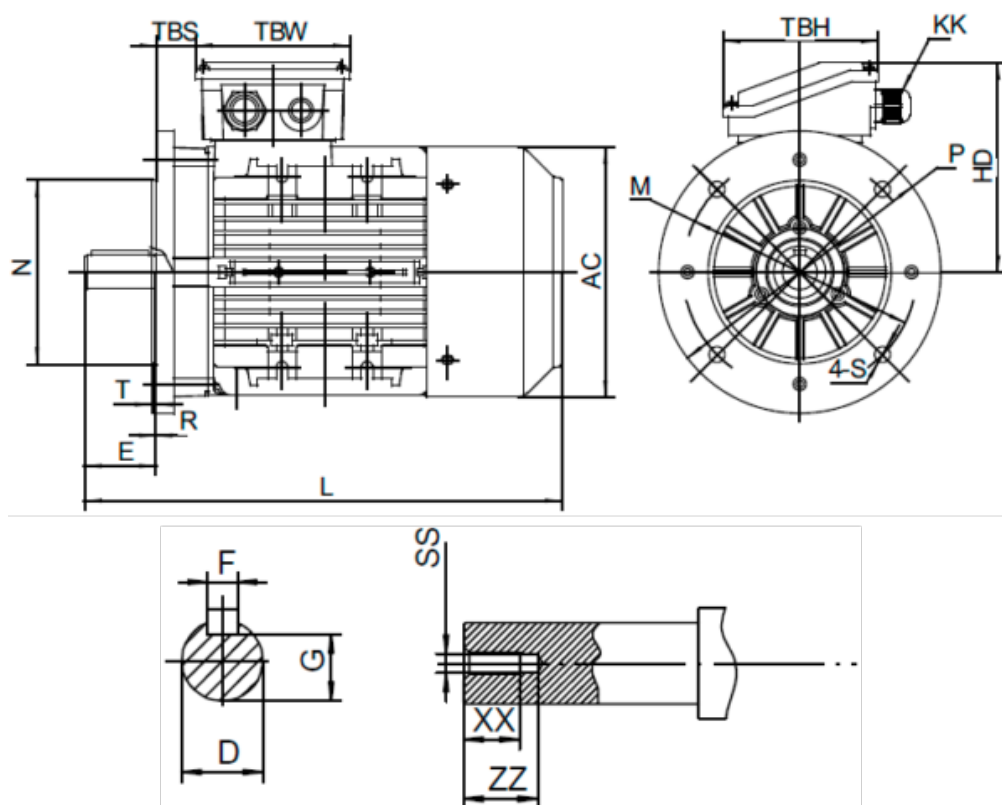

# Data Sheet

Article number: 2518022002240140

Description: Kleedrive T3A 160L2 22.0kw 2800 rpm UL/CSA  
3x230/400V 50 HZ IP55 B5 Eff=82,7%

## Measures

AA = 314	L = 616/660	TBH = 148
AC = Ø314	M = Ø300	TBS = 64
AD = 391	N = Ø250	TBW = 148
D = Ø42	P = Ø350	XX = 36
E = 110	R = 0	ZZ = 45
F = 12	S = Ø19	
G = 37	SS = M16	
HD = 231	T = 5	